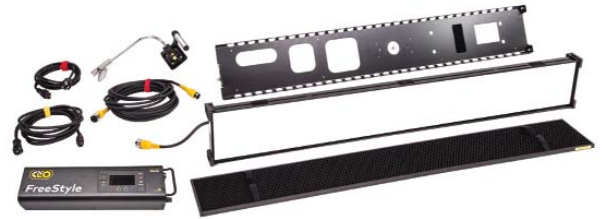

▼ LED Controller Specifications

Controller	Input Voltage VAC	Amps VAC	Input Voltage VDC	Amps 24VDC	Kelvin Range	Dimming Range	Dimensions	Weight
LED-152X	100-240VAC, 50/60Hz, 150W	1.25A 0.65A	18-36VDC, 150W	6.25A	2500-9900	100%-1%	15 x 4.5 x 3" (38 x 11.5 x 8cm)	4 lb (2kg)

▼ Details

▼ FreeStyle 41 LED DMX Systems

SYS-F41U

FreeStyle 41 LED DMX System, Univ

Contents

- 1 FreeStyle 41 LED Fixture
- 1 FreeStyle 152 LED DMX Controller
- 1 MTP-BG41 Mount w/ Baby Receiver (16mm)
- 1 Extension, 25ft